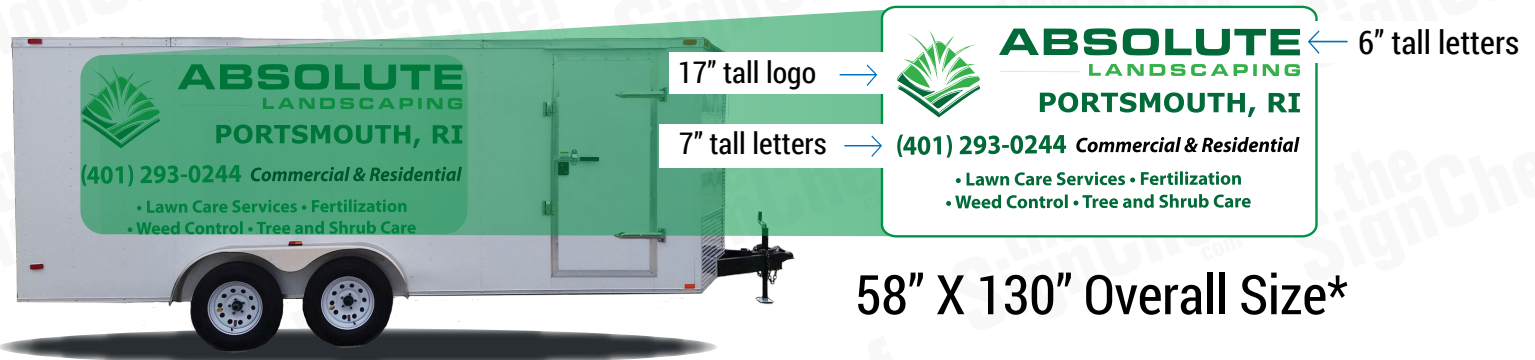

*Final Price will be dependent upon the level of coverage you select and grade of vinyl

COVERAGE SPECIFICATIONS

HIGH COVERAGE

41" X 222" Overall Size*

28" tall logo

7" tall letters

58" X 130" Overall Size*

SIDES

BACK

34" X 67" Overall Size*

16" tall logo

Commercial & Residential

← 5" tall letters

ABSOLUTE
LANDSCAPING
PORTSMOUTH, RI

(401) 293-0244

← 7" tall letters