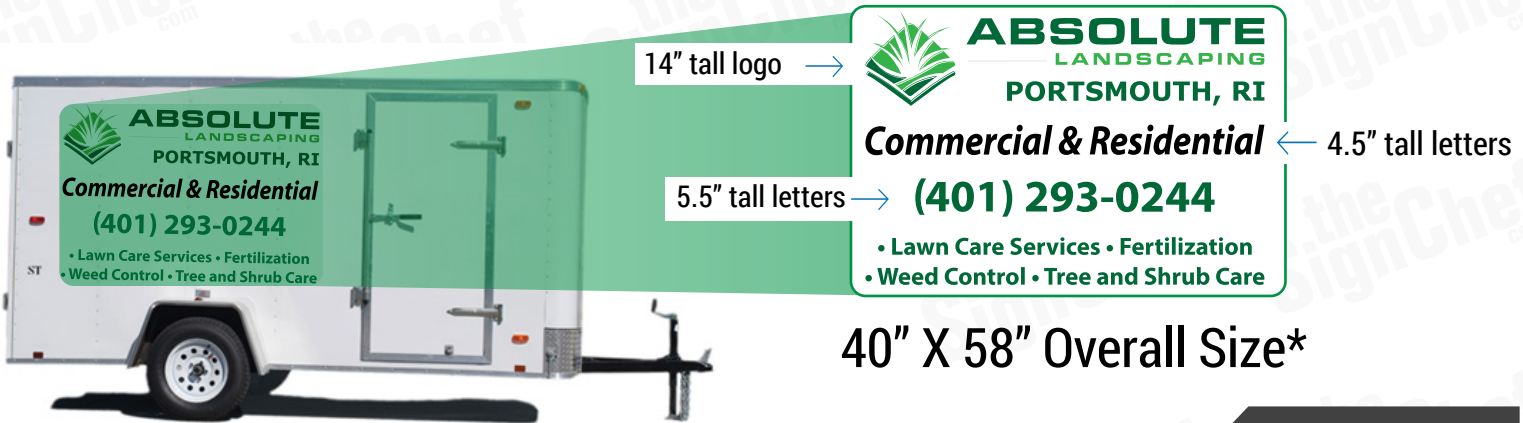

PRICING & COVERAGE OPTIONS

TOTAL COVERAGE			
	Right Side	Left Side	Back Side
High Coverage*	40" X 58"	46" X 104"	30" X 60"
Medium Coverage	39" X 57"	35" X 78"	24" X 48"
Low Coverage	25" X 36"	27" X 60"	N/A

*Final Price will be dependent upon the level of coverage you select and grade of vinyl

COVERAGE SPECIFICATIONS

HIGH COVERAGE

46" X 104" Overall Size*

40" X 58" Overall Size*

SIDES

BACK

30" X 60" Overall Size*

*All measurements are approximate and can vary depending on your vehicle and graphics

COVERAGE SPECIFICATIONS

MEDIUM COVERAGE

35" X 78" Overall Size*

SIDES

BACK

24" X 48" Overall Size*

*All measurements are approximate and can vary depending on your vehicle and graphics