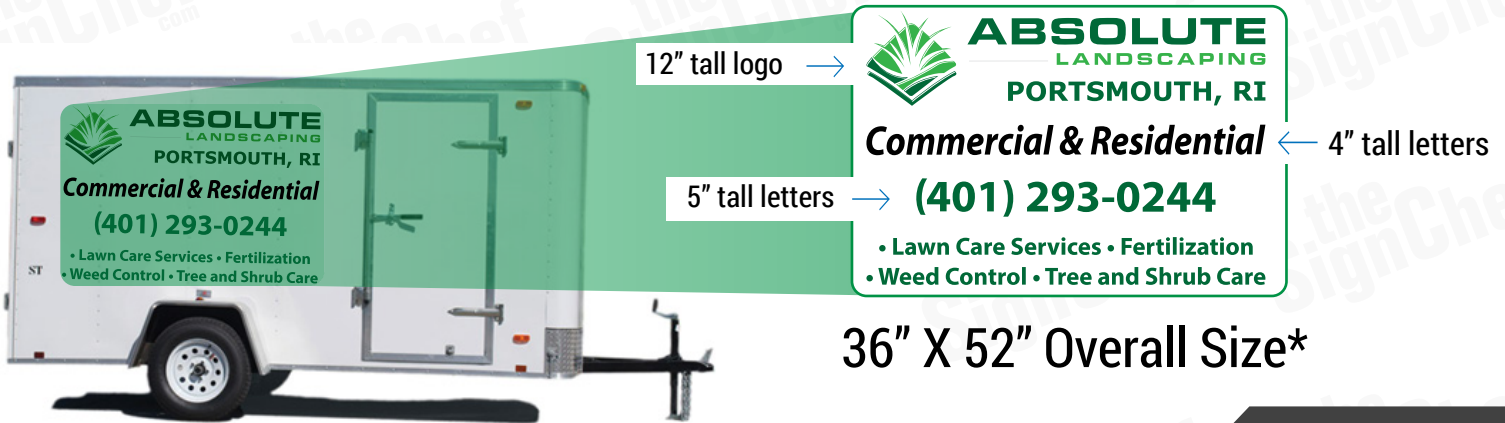

PRICING & COVERAGE OPTIONS

TOTAL COVERAGE			
	Right Side	Left Side	Back Side
High Coverage*	40" X 90"	36" X 52"	24" X 48"
Medium Coverage	30" X 68"	30" X 42"	19" X 34"
Low Coverage	21" X 47"	23" X 33"	N/A

*Final Price will be dependent upon the level of coverage you select and grade of vinyl

COVERAGE SPECIFICATIONS

HIGH COVERAGE

40" X 90" Overall Size*

SIDES

BACK

24" X 48" Overall Size*

*All measurements are approximate and can vary depending on your vehicle and graphics